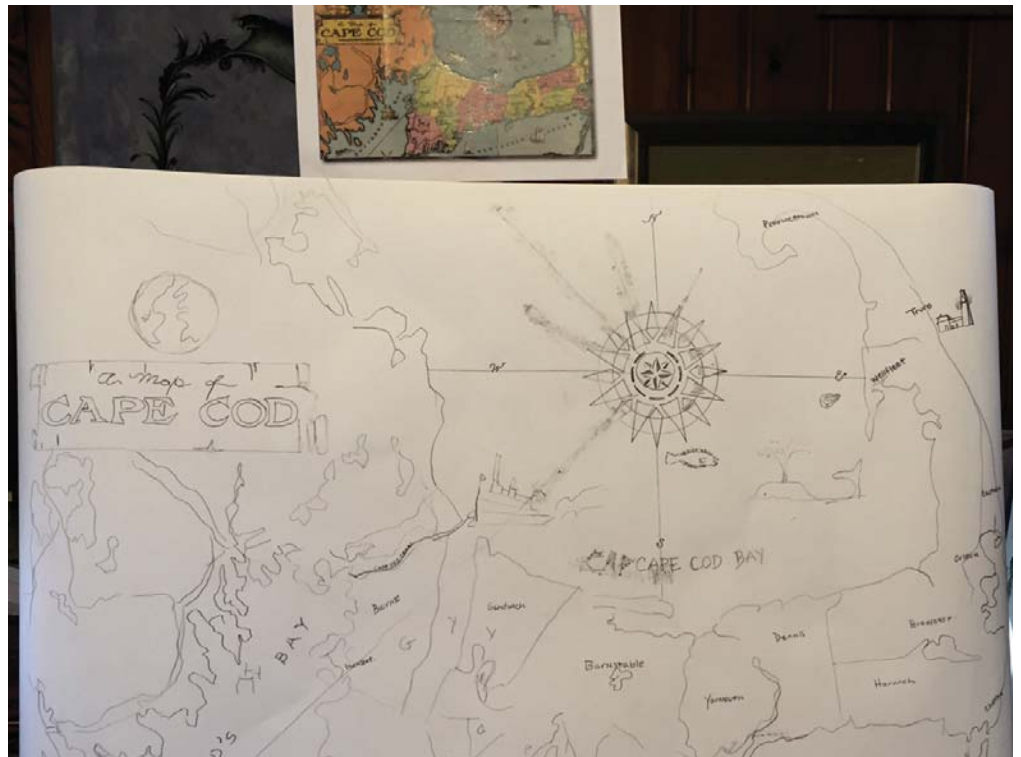

Decorative Murals

Project size:

300 SF

General Contractor:

Eben Construction

Client Reference:

Cape Cod Canal Region
Chamber of Commerce

Decorative Wall Murals for Restroom Renovation