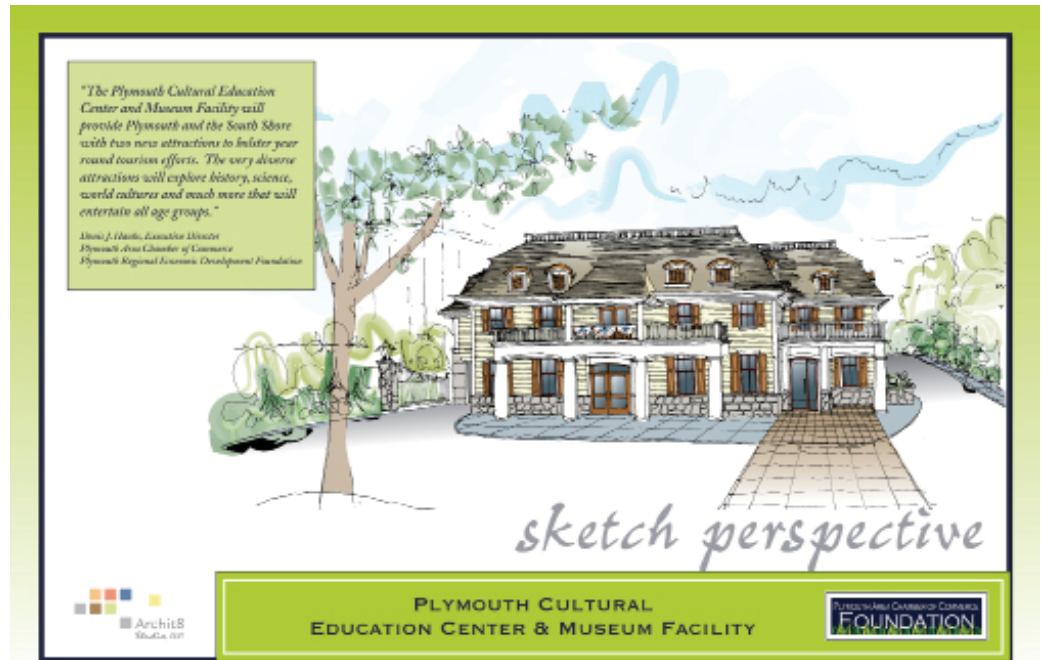

FRANGIADIS ASSOCIATES
ARCHITECTURE • INTERIORS • PLANNING

Drawing the right conclusions

New Cultural Center
Plymouth, MA

Project size:
22,000 sf

General Contractor:
TBD

Client Reference:
Plymouth Area Chamber of
Commerce Foundation

Conceptual Master Plan & Preliminary Architectural Renderings

Provided conceptual master planning and schematic architectural design for new cultural center and museum facility in downtown Plymouth.

Scope of services included schematic design and preliminary construction cost estimates for funding applications.